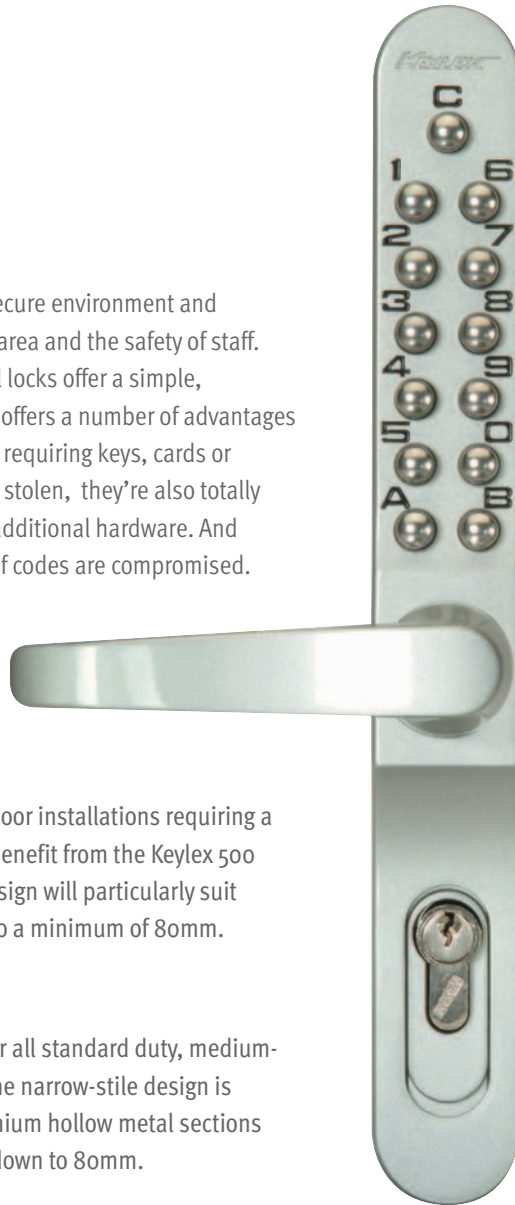

# KEYLEX MECHANICAL DIGITAL LOCKS

Safety in numbers

500 - MINI

2100 - Heavy Duty

Mortice Sash Lock

Mortice Deadlocking Lock

Tubular Deadlocking Latch

Access control is vital to providing a secure environment and ensuring the integrity of a building or area and the safety of staff. Our range of Keylex mechanical digital locks offer a simple, convenient and effective solution and offers a number of advantages over keyed locking systems. While not requiring keys, cards or tokens which can be damaged, lost or stolen, they're also totally self-contained and don't require any additional hardware. And reinstating security is quick and easy if codes are compromised.

**500 – MINI**

Standard duty, low-security internal door installations requiring a high quality locking mechanism will benefit from the Keylex 500 mechanical digital lock. Its narrow design will particularly suit timber doors with stile widths down to a minimum of 80mm.

**800 – LIGHT DUTY**

The Keylex 800 is the lock of choice for all standard duty, medium-security internal door installations. The narrow-stile design is particularly suited for use with aluminium hollow metal sections and will complement all stile widths down to 80mm.

Satin chrome or antique bronze

**2100 – HEAVY DUTY**

Heavy duty push button combination lock – STD passage function  
Heavy duty push button combination lock – Key override function  
Rebate kit – 13mm  
Rebate kit – 19mm  
Rebate kit – 25mm