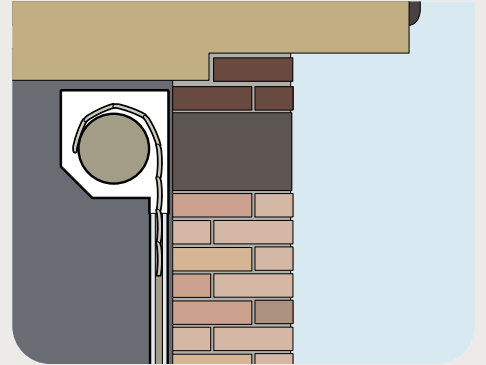

INTERNAL Face Fixing:

SeceuroGlide is installed INSIDE the opening to the garage. This is ideal where headroom inside the garage isn't seriously restricted. Internal reveal fixing may also be used to great effect in arched openings.