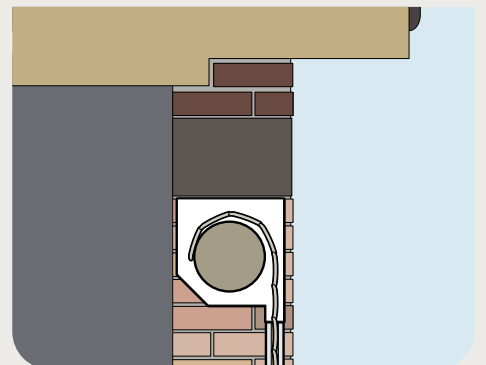

When the reveal fix option is chosen it may also be necessary to strengthen the lower edge of a 90° fascia when fitted partially or fully into a garage door opening, in order to prevent it from marking the door's curtain during operation.

*Except where the coil is fitted entirely behind the lintel

Fitting Requirements

Headroom requirements

SeceuroGlide and SeceuroGlide Excel require a minimum of 300mm headroom for doors up to 2500mm in opening height and 350mm headroom for door up to 3500mm opening height.

SeceuroGlide Compact requires just 205mm headroom for doors with an opening height up to 2150mm.

External doors

In applications where the door is installed externally the remote control system must be installed either inside the garage or in a waterproof box (not included).

SeceuroGlide Excel restrictions

SeceuroGlide Excel is not available as supply only as it must be installed by a trained installer. SeceuroGlide Excel can not be installed externally. The door must be installed so that the entire coil is above the opening.

The low level external override option is not available for SeceuroGlide Excel. In cases where the garage door is the only means of entry to the garage a battery backup will be required.

All SeceuroGlide Excel doors are supplied with 90mm guide rails as standard.