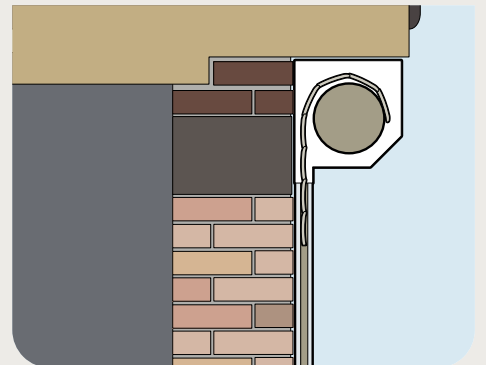

REVEAL Fixing (NOT SeceuroGlide Excel*):

Here SeceuroGlide is installed in the GARAGE OPENING itself. This option gives maximised internal space in the garage, whilst not obscuring the exterior of the garage. Requires good reveal headroom.