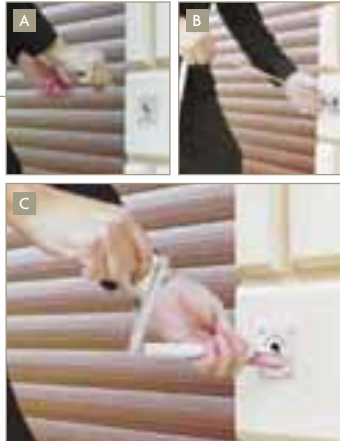

Fitting Options

● Low level external override kit (SeceuroGlide and SeceuroGlide Compact only)

The low level external override kit enables the door to be opened manually in emergencies from both the inside and outside of the garage. If the garage door is the only means of entry you will require either the battery backup or the low level external override kit.